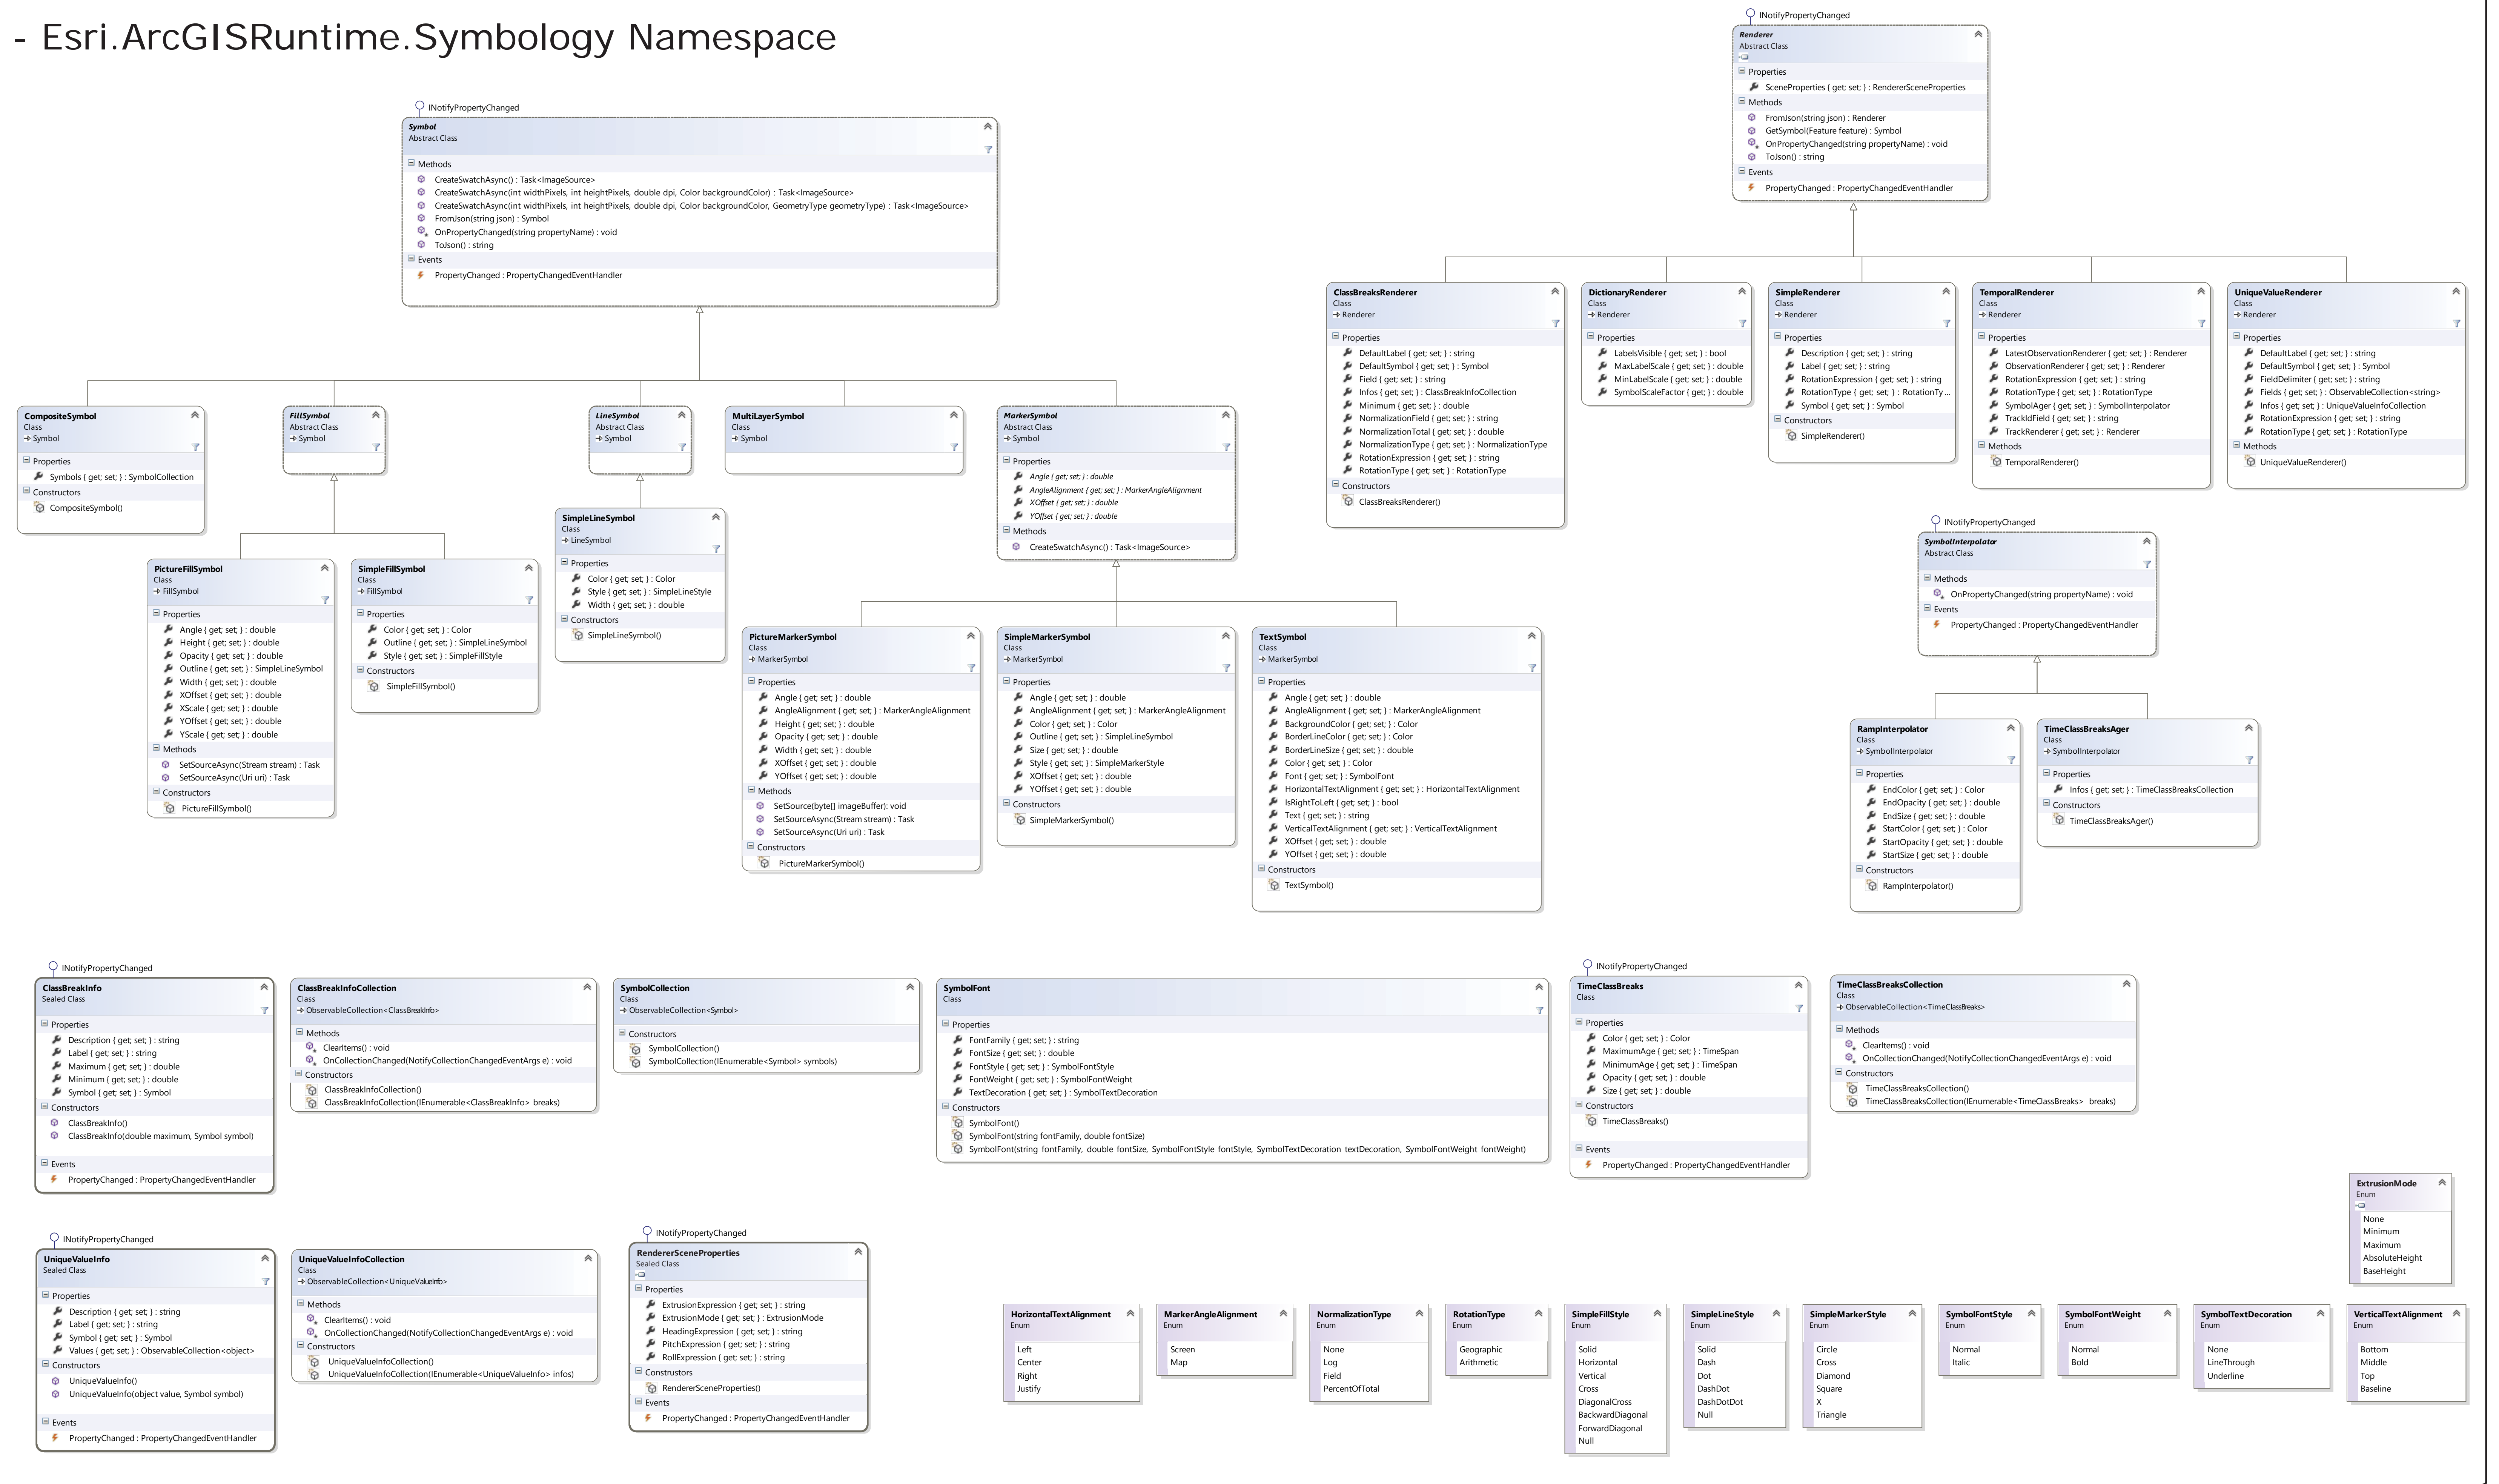

ArcGIS Runtime SDK 10.2.7 for .NET (Windows Desktop)

- Esri.ArcGISRuntime.Symbology Namespace